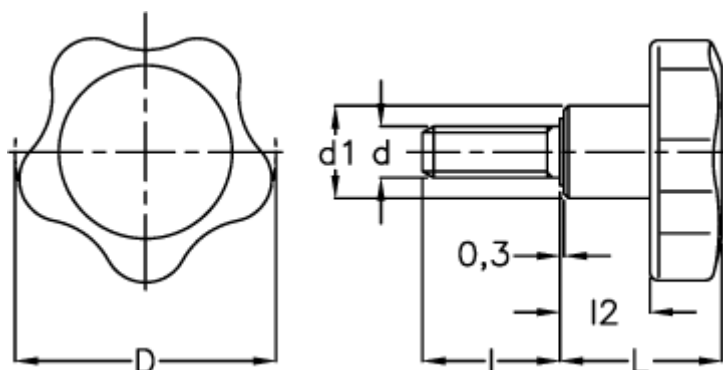

Data Sheet

Article number: 2302166595

Description: E+G Lobe knobs
VC.692/60 SST-p-M12x50

Measures

D	= 60
d1	= 21
d 6g	= M12
l	= 50
L	= 36.5
l2	= 21